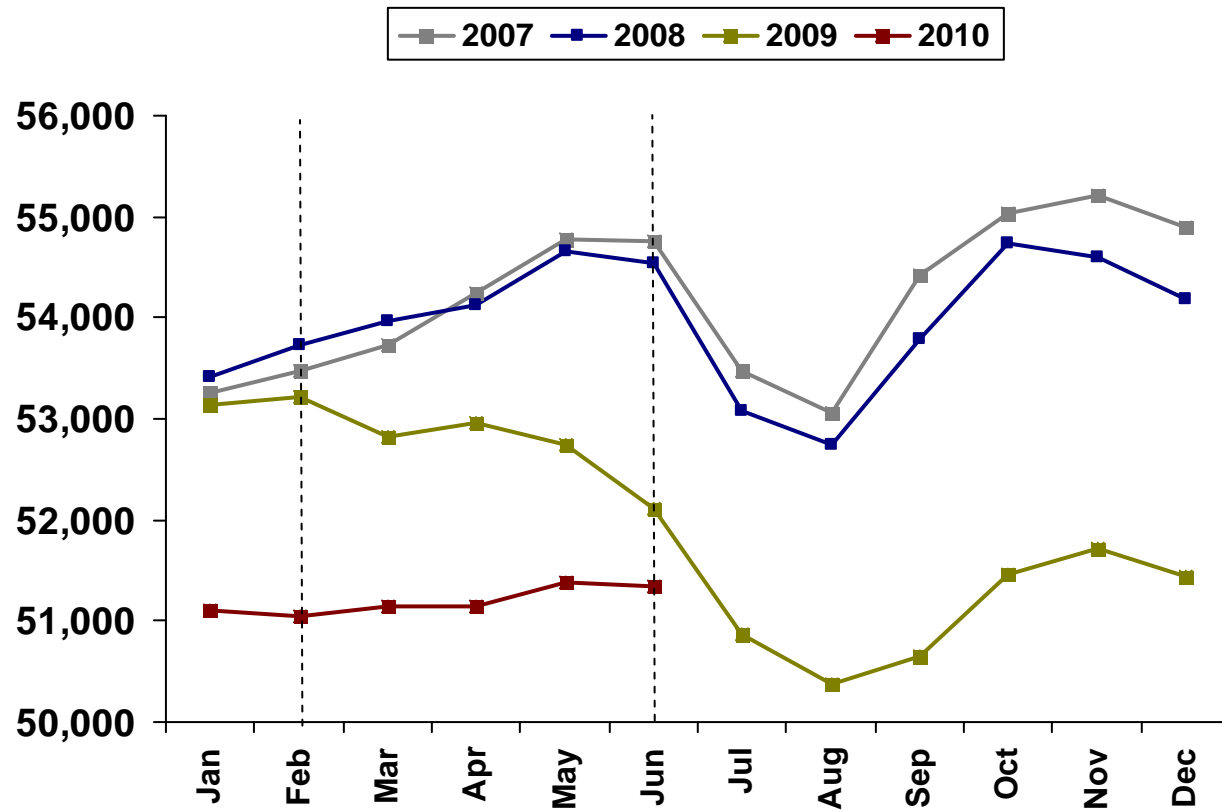

# Greater Mankato Jobs Four Year History

(Mankato-North Mankato MSA, which includes all of Blue Earth and Nicollet Counties)

Source: CES, Minnesota Department of Employment & Economic Development (DEED)